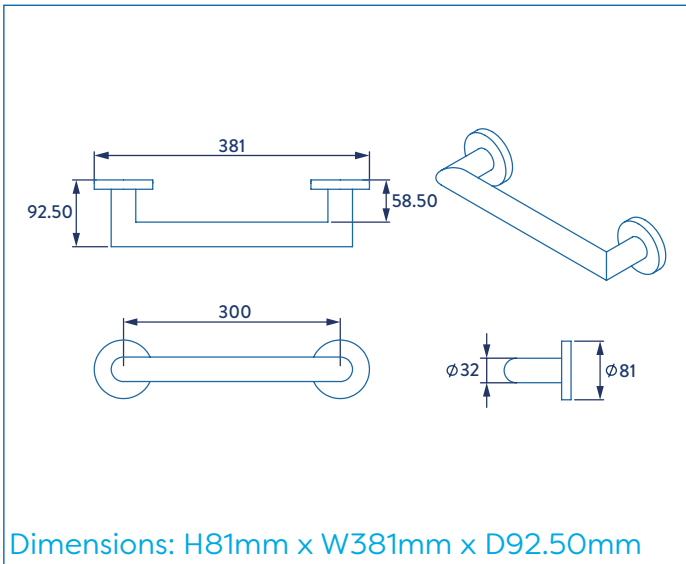

GUARANTEE

Consumer Statutory Rights Apply

Tel: +44 (0) 1264 365881
Fax: +44 (0) 1264 356437
Email: info@croydex.co.uk
Web: www.croydex.com

Printed material, designs and packaging are protected by copyright and design right.

Date Created:22/08/17 | REV 001